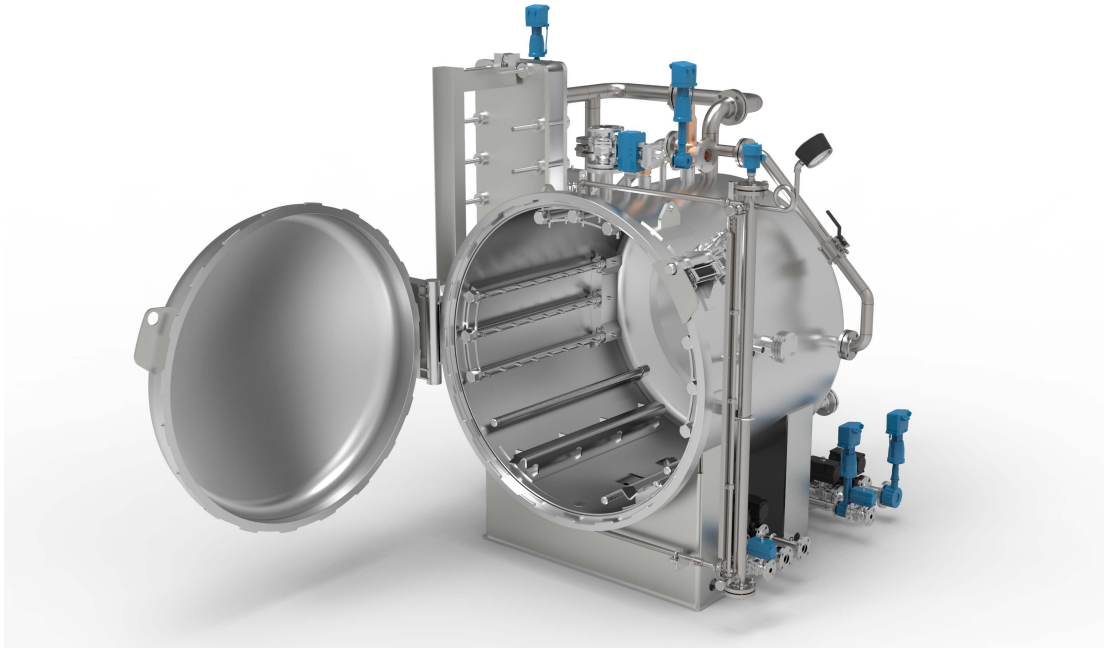

# VERSATORT SUPER-CAPACITY MULTIMODE PILOT RETORT

## Combining the Versatility of R&D Technology with Pilot/Small Scale Production

The Versafort™ is the latest in a long line of R&D Innovations from Allpax. Pouches, plastic trays, paperboard containers, and other innovative containers are becoming more and more popular. The Versafort allows Allpax customers to test the suitability of these containers with formulations that have been optimized for use in cans.

### FEATURES AND BENEFITS

- Small-Scale Production Capacity (60"/ 1,550mm diameter)
- 304 Stainless Steel construction
- Prewired Thermocouple Data collection option
- Modular Design for quick agitation mode changeover
- 15" color touchscreen operator interface
- Allen Bradley Compact Logix control system
- Supplied with the industry-leading Allpax Control Software Suite, making comparison to production processes easy

### PROCESSING MODES

- Saturated Steam
- Water Spray
- Water Shower
- Water Immersion