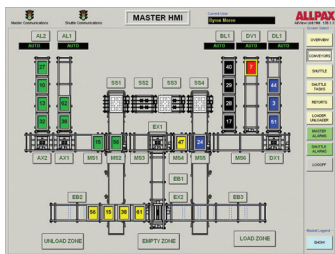

## Never let your baskets out of sight

Easily Visualize the Status of The Entire Retort Room.  
With AllTrack each basket's personality can be tracked, verified and changed safely and securely.

### FEATURES AND BENEFITS

- Dual point ID verification
- Each basket tracked independently
- No electronics inside the retort
- Only processed baskets are unloaded
- Advanced Diagnostics
- Reporting System for tracking