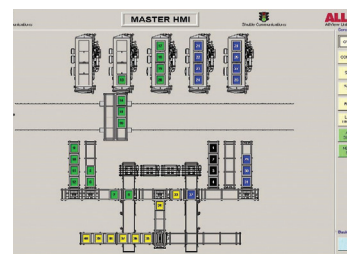

©2018 ProMach Inc. ProMach reserves the right to change or discontinue specifications and designs shown in this brochure without notice or recourse
PM_ALL_SP110_AllTrack_Spec_Sheet_0819