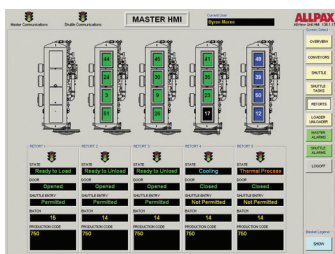

©2018 ProMach Inc. ProMach reserves the right to change or discontinue specifications and designs shown in this brochure without notice or recourse
PM_ALL_SP110_AllTrack_Spec_Sheet_0819