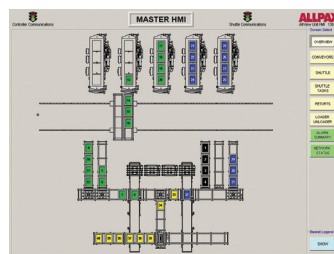

©2018 ProMach Inc. ProMach reserves the right to change or discontinue specifications and designs shown in this brochure without notice or recourse
PM_ALL_SP110_AllTrack_Spec_Sheet_0819